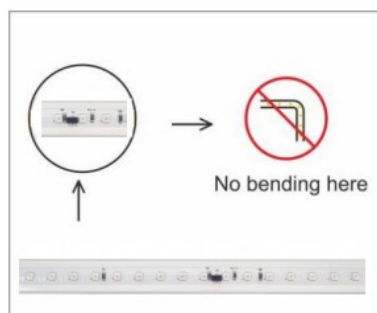

230V AC LED striper