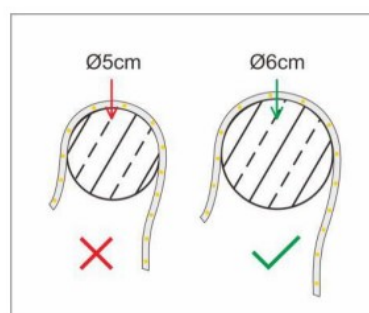

LED stripen må ikke vris, de elektroniske komponentene vil da bli skadet og reklamasjonsmuligheten bortfaller.

LED stripen må ikke bøyes med mindre diameter enn 6cm, de elektroniske komponentene vil da bli skadet og reklamasjonsmuligheten bortfaller.

Statements:

- For safety, the product wire should be moved and replaced by the manufacturer, agent or other authorized person.
- Please refer to the product manual before installation.
- Above reference data is from our standard product. Please subject to your actual product data if there is difference.
- Above reference schematic diagrams are from our standard product. Please subject to your actual product data if there is difference.
- For safety, no touch the AC terminal.
- Any acidic or alkaline substance is forbidden.
- No notice for updated of this product.