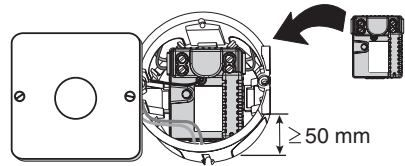

TYXIA 4600

TYXIA 4610

TYXIA 4620

TYXIA 4630