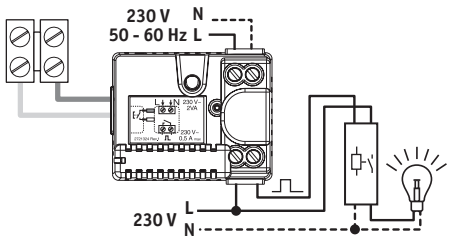

TYXIA 4600

TYXIA 4610

TYXIA 4620

TYXIA 4630