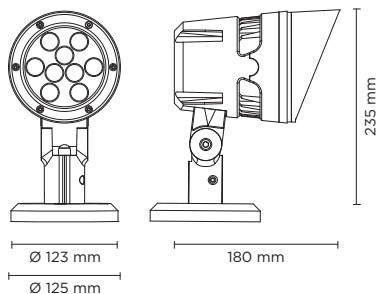

106003

SKY MEDIUM

Projector for outdoor installation on a façade/wall. Phospho-chromatised and polyester powder coated die-cast copper-free aluminium body, base and anti-glare visor, tempered safety glass, moulded silicone gasket and stainless steel screws. Built-in LED driver 220-240V 50-60Hz, with 9 CREE XP-E LED. IP66 rating.

106004

SKY MEDIUM SPIKE

light source	light beam options	lumen output (lm)	lumin. efficacy (lm/w)
3000°K warm-white			
high-power led	 30°	1.000	90.91

Finish color options:

 Textured Grey RAL 9006

Technical features

Technical data

Wattage	11 WATT
IP Rating	IP66
IK Rating	IK08
Material	High corrosion resistance die-cast copper-free aluminum body
Coating	Polyester powder coating with phosphocromating pre-finish
Light source	NR. 9 CREE "XP-E" LED
Screws	Stainless steel
Transformer	Electronic power supply 220/240V 50/60Hz built-in
Gasket	Silicone rubber
Glass	Tempered
Anti-glare	Visor
Power cable	1 mt. neoprene power cable included
Gross weight	2,20 Kg