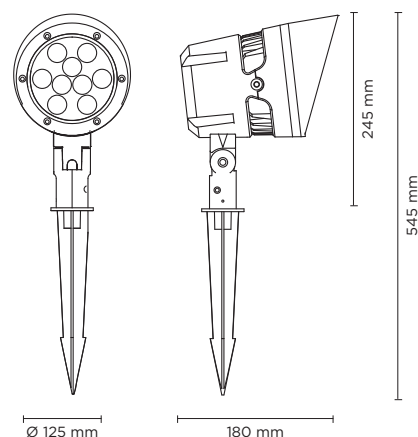

106003

SKY MEDIUM

Projector for outdoor installation on a façade/wall. Phospho-chromatised and polyester powder coated die-cast copper-free aluminium body, base and anti-glare visor, tempered safety glass, moulded silicone gasket and stainless steel screws. Built-in LED driver 220-240V 50-60Hz, with 9 CREE XP-E LED. IP66 rating.

106004

SKY MEDIUM SPIKE

light source	light beam options	lumen output (lm)	lumin. efficacy (lm/w)
3000°K warm-white			
high-power led	 30°	1.000	90.91

Finish color options:

 Textured Grey RAL 9006

Technical features

Technical data

Wattage	11 WATT
IP Rating	IP66
IK Rating	IK08
Material	High corrosion resistance die-cast copper-free aluminum body
Coating	Polyester powder coating with phosphocromating pre-finish
Light source	NR. 9 CREE "XP-E" LED
Screws	Stainless steel
Transformer	Electronic power supply 220/240V 50/60Hz built-in
Gasket	Silicone rubber
Glass	Tempered
Anti-glare	Visor
Power cable	1 mt. neoprene power cable included
Gross weight	2,20 Kg

AC038
TREE STRAP