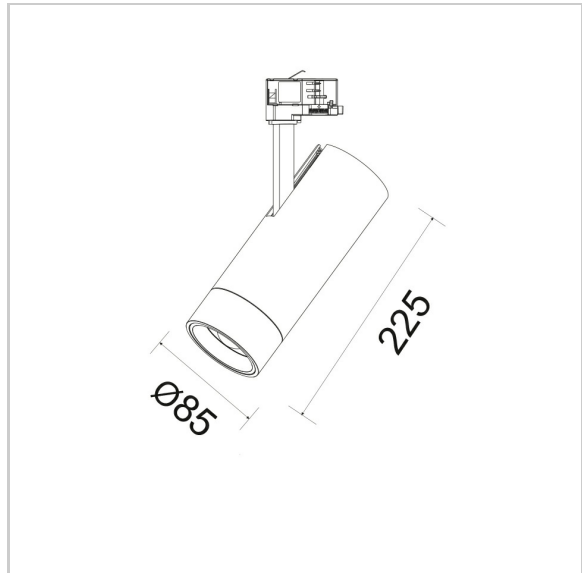

© 2019 Light4U BV. All rights reserved. Please visit light4u.io for more information.