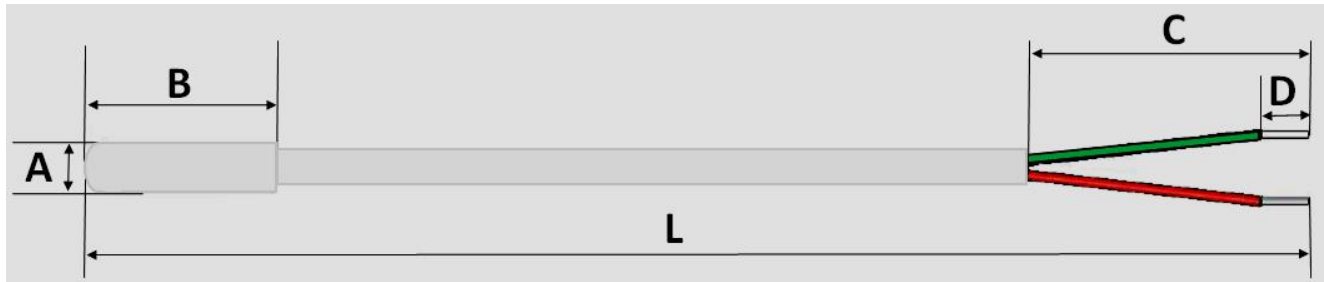

1、 Dimension (Unit: mm)

Dimension				
A	B	C	D	L
6.5±0.5	20±1	20±5	3±1	as required

2、 Material Explanation

NO	Material Name	Material and Specifications
2-1	Element	Platinum Resistance: Pt1000 (Class B)
2-2	Coating	NTC encapsulated using PVC over-mold material (White)
2-3	Cable features	UL2464-26AWG Tin plated copper cable with white PVC flat jacket wire 80°C 300V
2-4	Wire ends	Tinned

3、 Part Number :

$\frac{\times \times}{1} - \frac{\times \times \times}{2 \ 3} \frac{\times \times \times}{4} \frac{\times}{5} \frac{\times}{6} \frac{\times \times \times \times}{7} \frac{\times}{8}$

- (1) PT Series;
- (2) Resistance tolerance (%);
- (3) Length Sign (unit is mm) ;
- (4) Front end (head) size;
- (5) Special code ;

4、 Performance Specs:

P/N	Nominal resistance at 0°C(Ω)	Resistance Tolerance at 0°C	Tolerance grade	Withstand voltage test (Sec)	Insulation resistance (MΩ)	Operating temp. range
Pt1000	1000	±0.30°C	B	Shell and wires between AC1500V for 2S, no breakdown, flashover phenomenon	Between the shell and wires DC500V, water > 100MΩ insulation resistance measurement	-30°C ~ 85°C