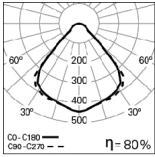

PHOTOMETRY

ELEEX LED 16W
PM 4000K 90°