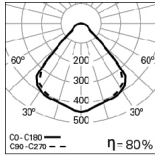

ELEEX LED 19W
PM 4000K 90°