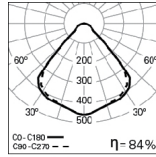

**Mounting:** Surface.

**Light Distribution:** Direct.

**Light Source:** LED 4000K, CRI>80, 50.000h life (@L80, B10, Ta 25 C).

**Control Gear:** LED driver, 220-240VAC-50/60Hz.

**Materials:** Body: Spun aluminium.  
Bezel: Die cast aluminium.

We reserve the right to make technical changes without prior notice. Electrical/Optical data are subjected to a tolerance of +/-10%.

**PHOTOMETRY**

**ELEEX LED 16W**  
**PM 4000K 90°**

**ELEEX LED 19W**  
**PM 4000K 90°**

**ELEEX LED 12W**  
**PM 4000K 90°**

**TO SPECIFY:**

Circular LED surface mounted downlight. Aluminium body, die cast aluminium trim and high performance aluminum reflector. Standard total luminous flux of 1585, 2144 or 2618 lm, 4000K, CRI>80 and 50.000h lifetime (@L80, B10, Ta 25 C) and passive cooling of the LED through improved heat sink. Optional DALI dimmable driver, 3000K and 4mm opal or transparent tempered glass or microprismatic diffuser. - as Roxo Lighting ELEEX LED