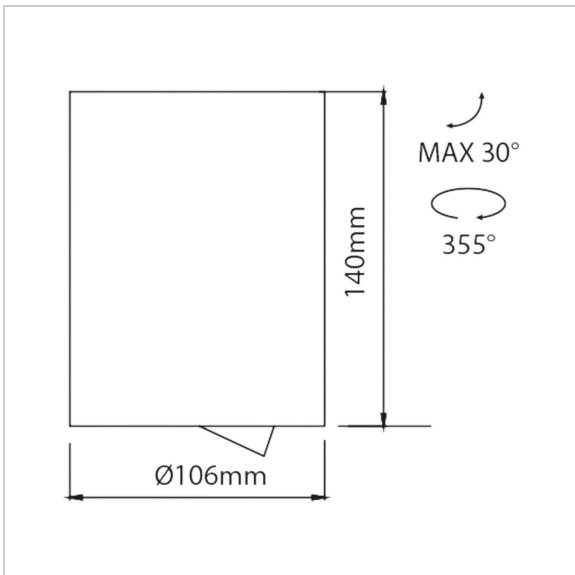

© 2019 Karizma Luce BV. All rights reserved. Please visit karizmaluce.com for more information.