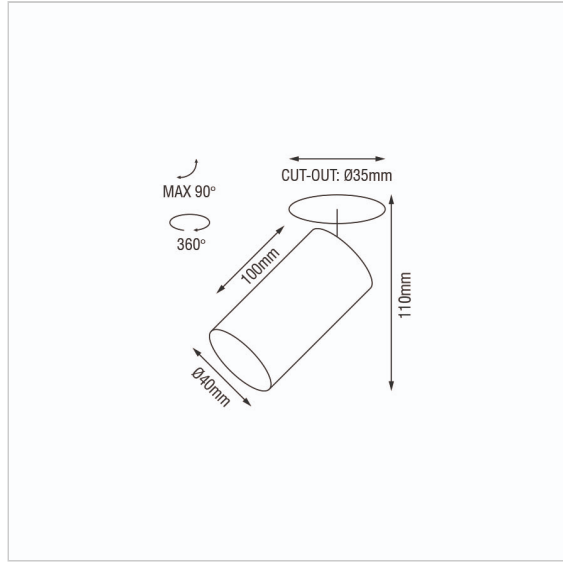

© 2021 Karizma Luce BV. All rights reserved. Please visit karizmaluce.com for more information.