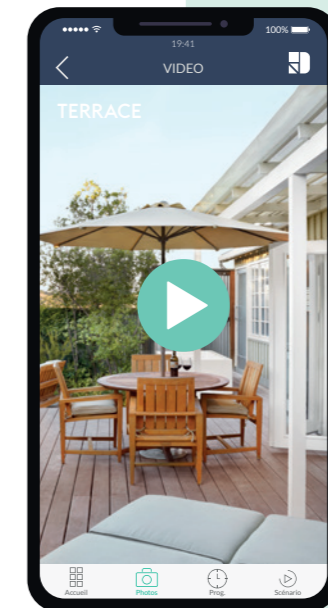

A camera with professional technology

Supply via Ethernet cable (POE) or Mains supply (240v)

You can download your videos at any time

On-site video storage on an integrated 16GB encrypted SD card