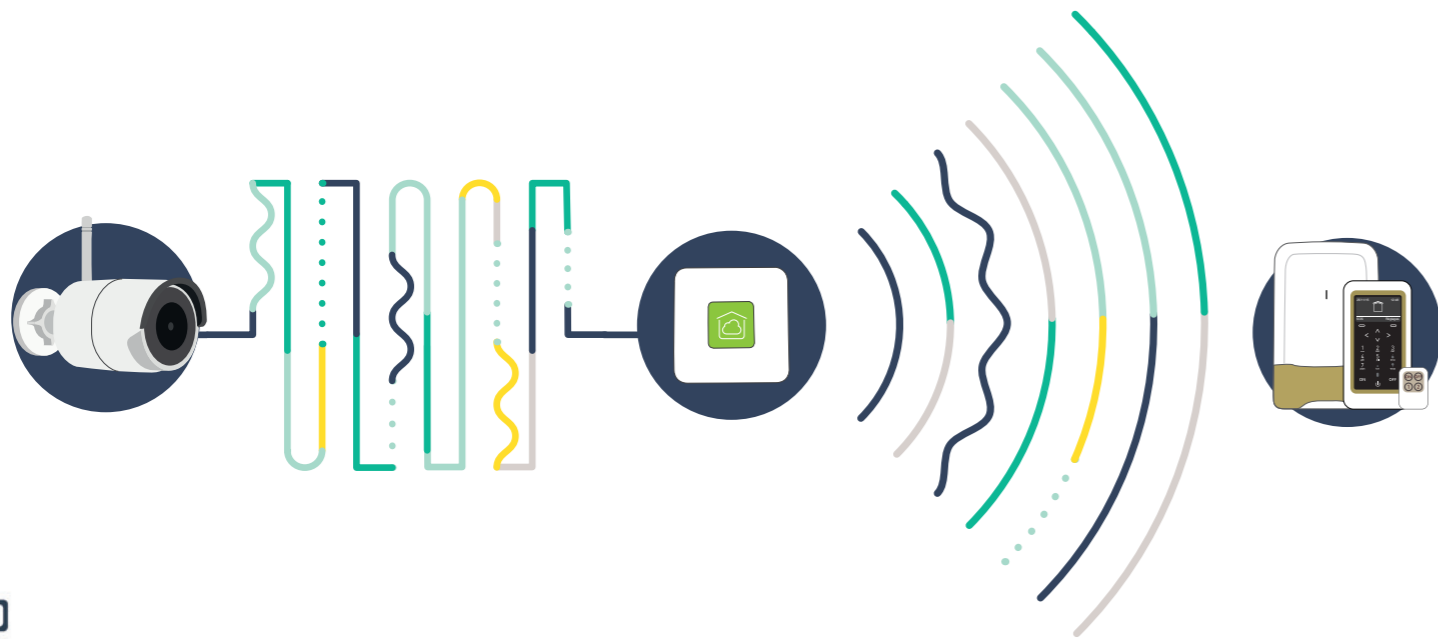

Intrusion zone
An alert is sent when an element enters the defined zone

Crossing line
If this line is passed, an alert is also sent

outdoor

connection of up to

8 cameras

indoor

A camera, the first step toward providing security for your family and your assets.

Inseparable from the Tycam camera, the Tydom hub and its application provide the user with a link to their home, wherever they are.

- The outdoor Tycam camera has been designed to reassure and protect you.
- It is very easy to update and upgrade your system with Tydom
- For example, you could add a Delta Dore Tyxal+ Alarm System for optimum protection.

Associating the camera with Tydom is made simple with the QR code

The key to controlling your smart home

The Tydom hub allows you to control a wide range of other smart products around the home, and it allows the smart home system to evolve over time.