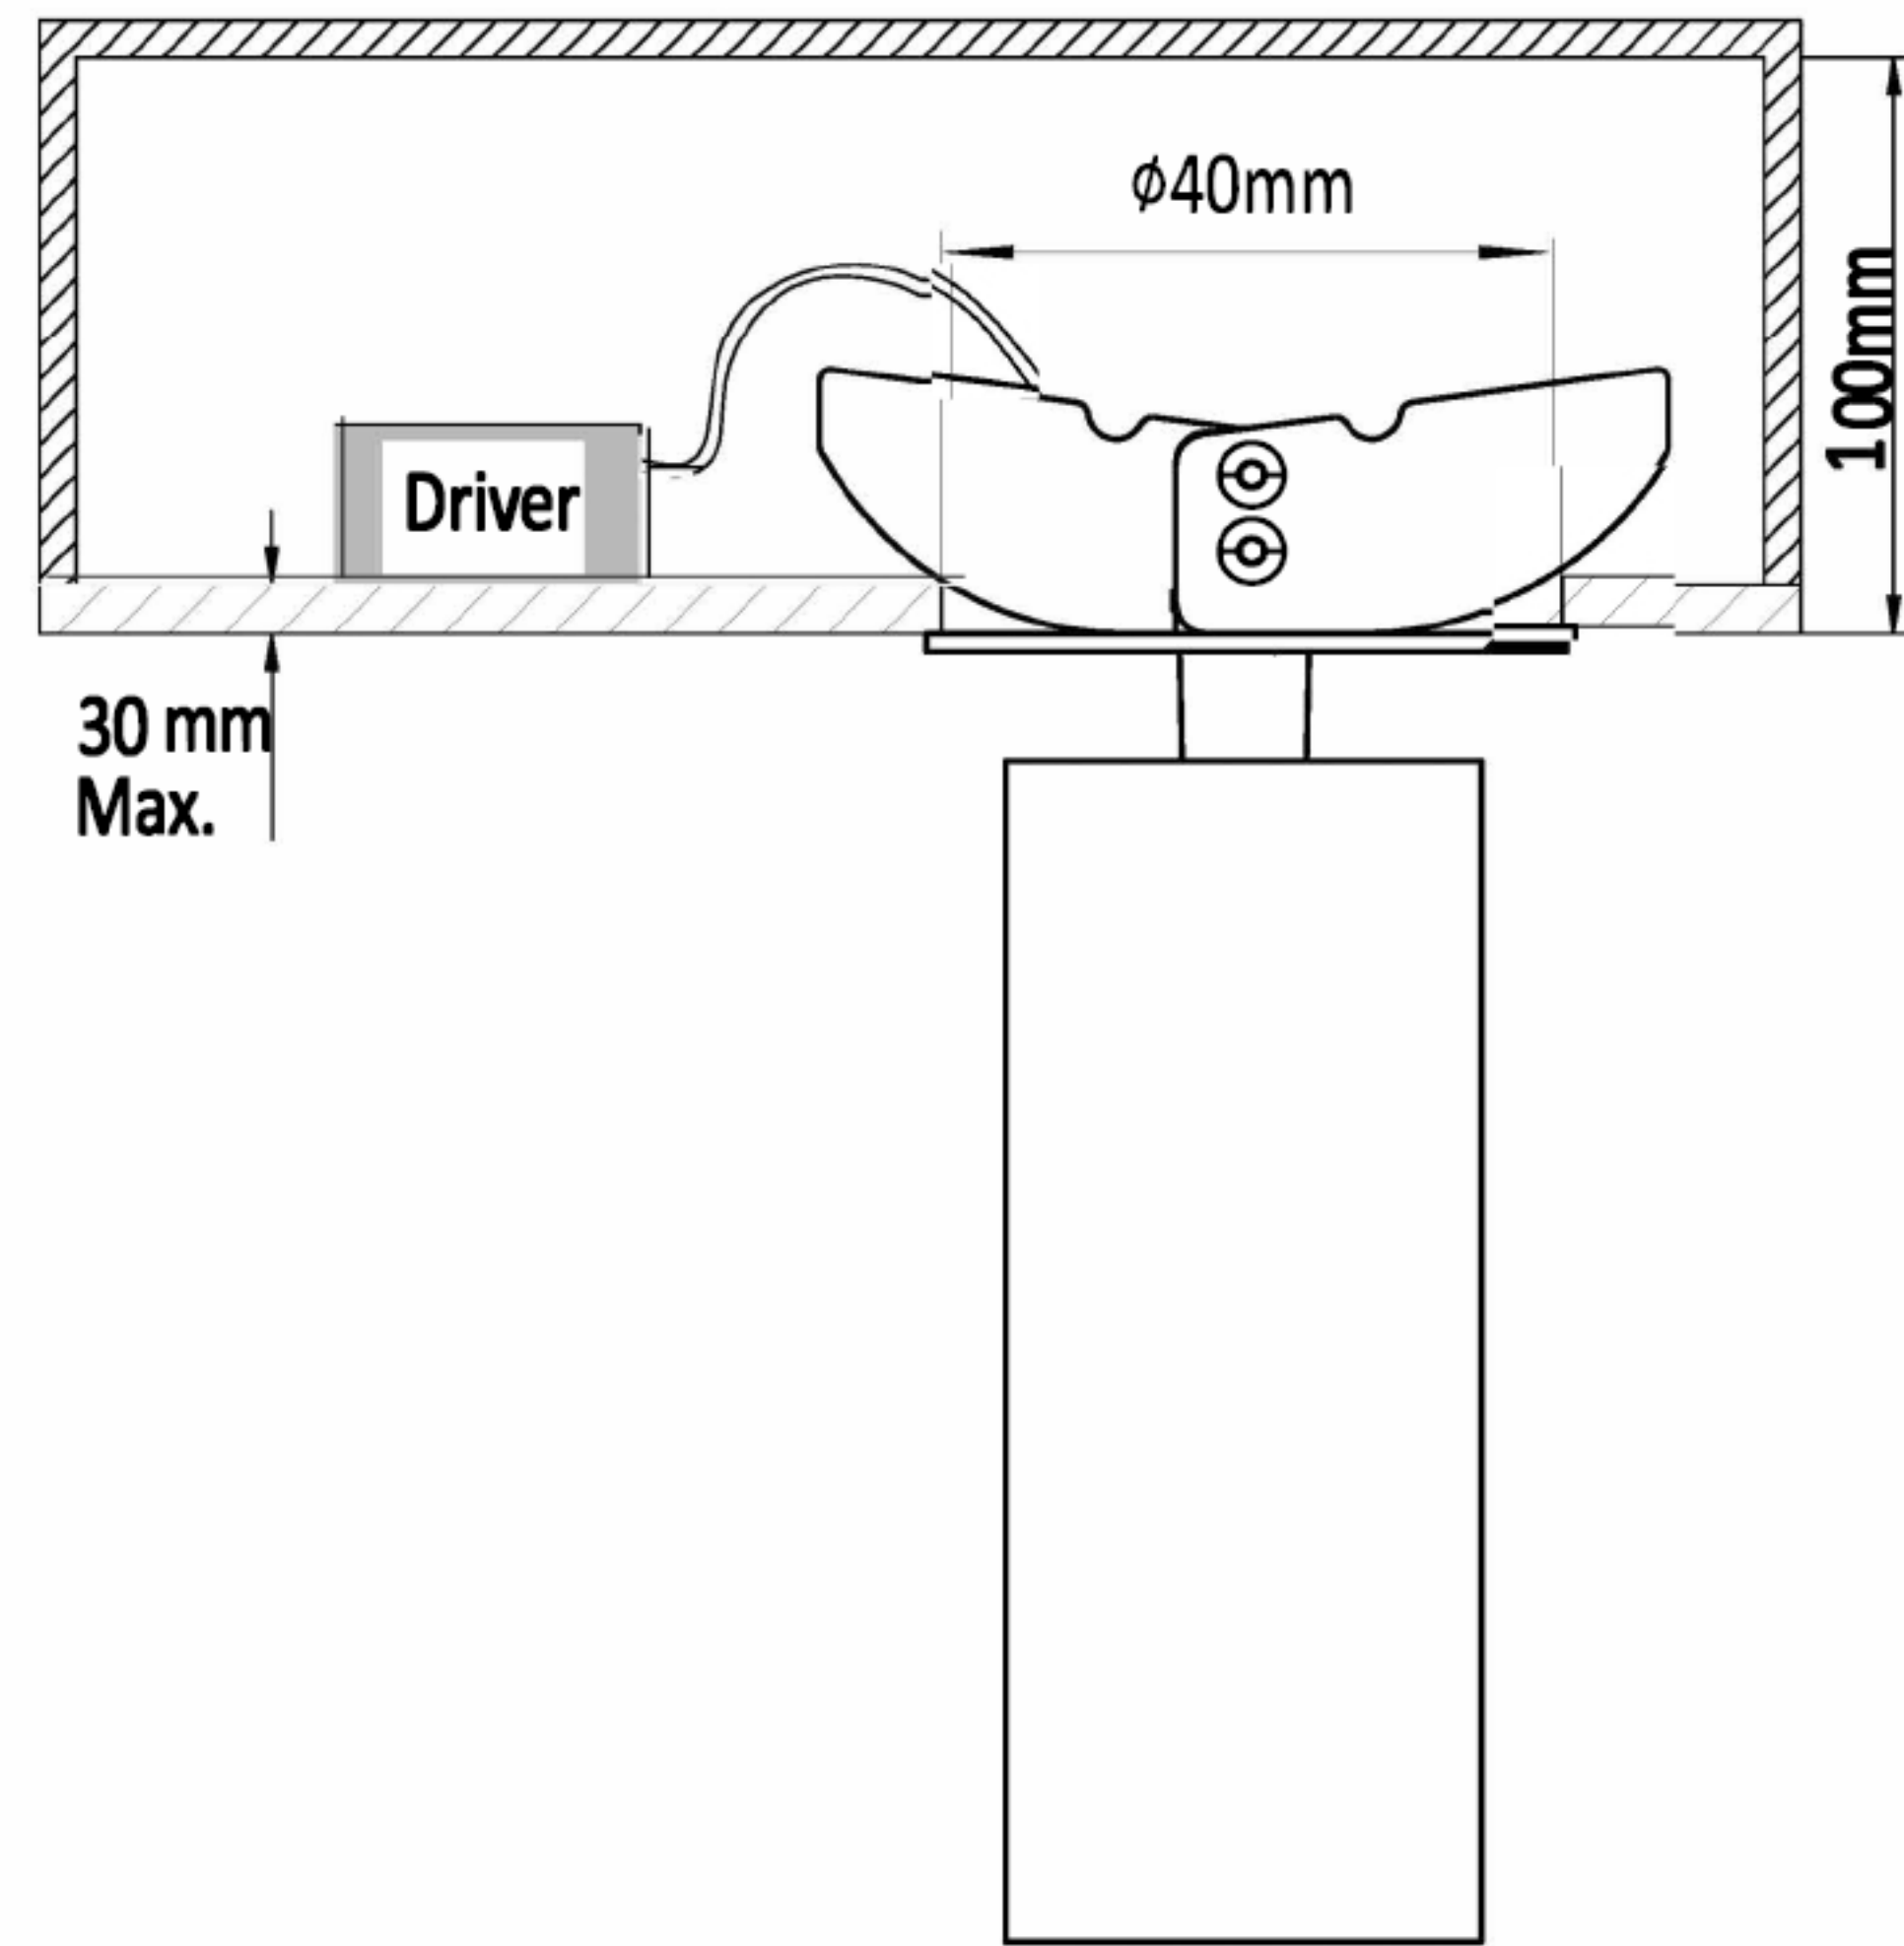

CE IP20

KARIZMA^{luce}

INSTALLATION MANUAL - DEA CURA XS