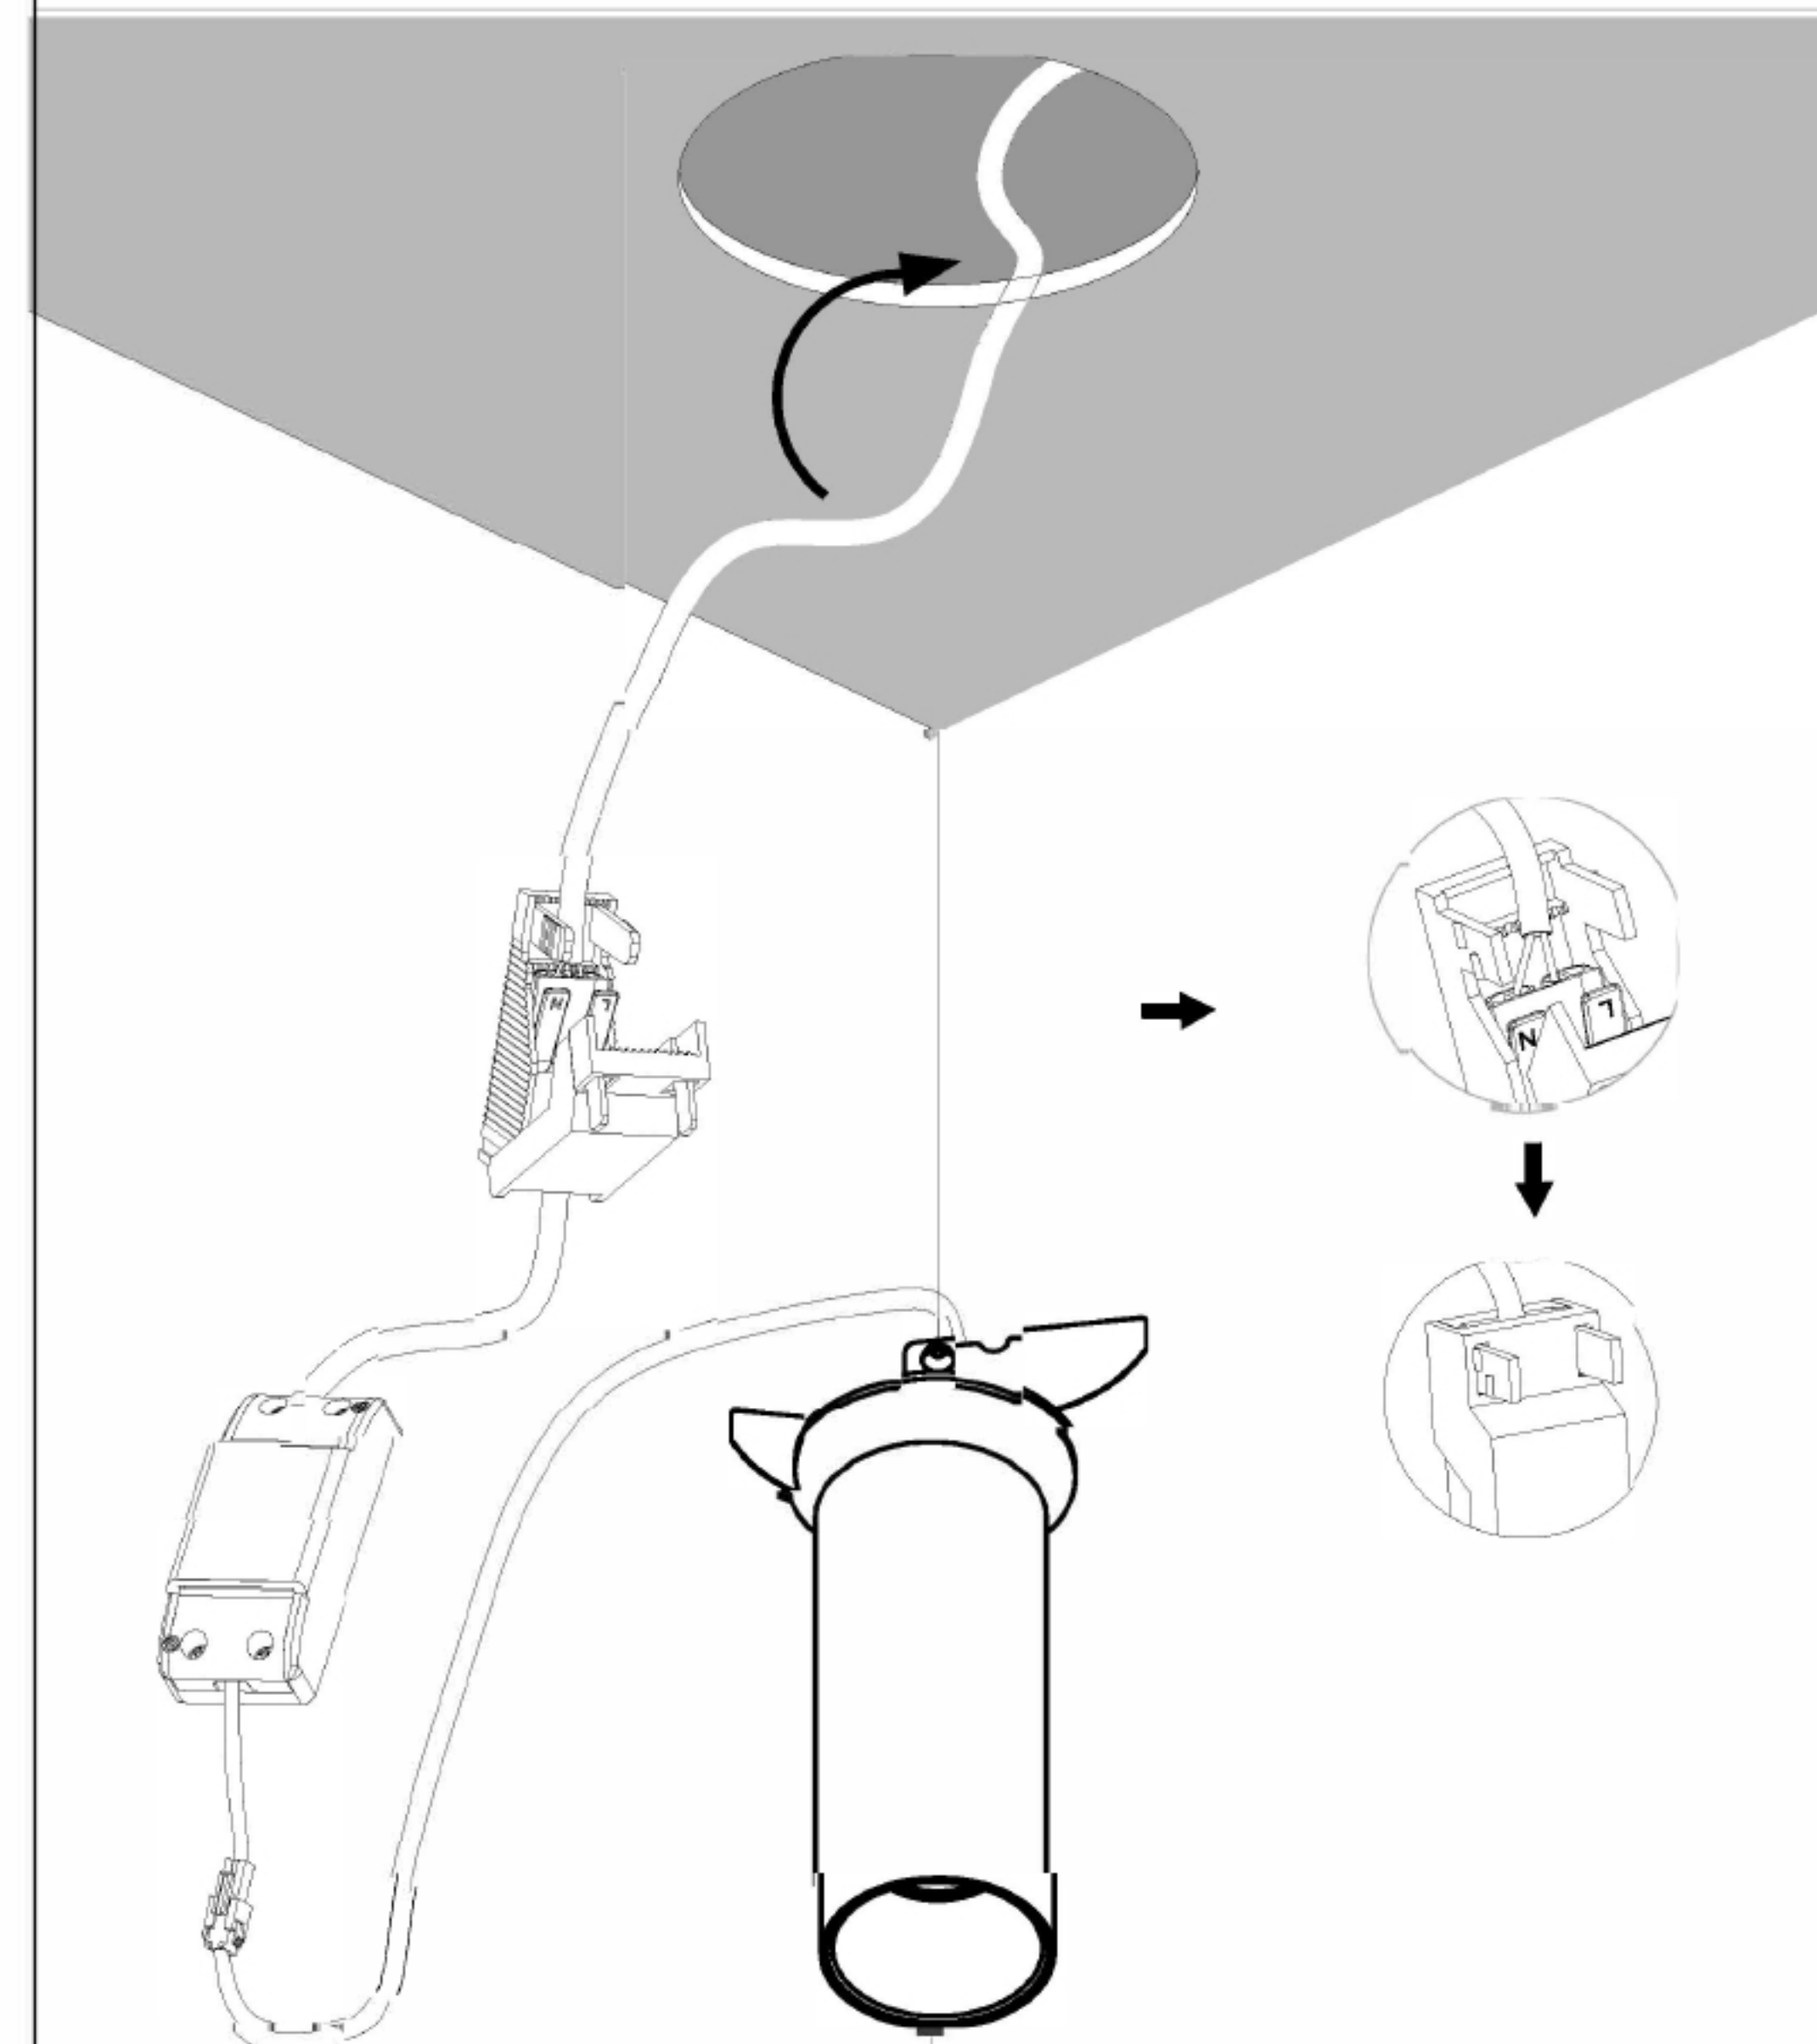

CE IP20

KARIZMA^{luce}

INSTALLATION MANUAL - DEA CURA XS