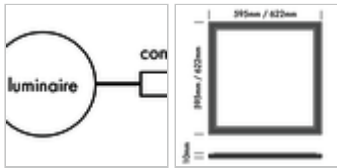

PANELS

Panel RGBW

- slim RGBW LED PANEL
- for grid ceiling 600 x 600 mm and 625 x 625 mm
- dimmable, autom. colour change, controllable via DMX 512, DALI, KNX, 1-10 V, CASAMBI, RF by MULTI power supplies/controller
- for wall or ceiling mounting (with optional mounting bracket)
- for suspension (with optional suspension set)

PHOTOMETRIC DATA

LED type:	SMD LEDs
Luminous flux:	red 250 Lumen green 850 Lumen blue 200 Lumen white 3300 Lumen r+g+b+w 4300 Lumen
Wave length:	red 620 nm green 530 nm blue 470 nm
Colour temperature:	neutral white 4000 K
CRI:	80
Beam angle:	120°

Due to conditions of production photometric data can vary from production batch to production batch within the EU directive.

PRODUCT TYPES

order code	colour	for grid ceiling	LED power	power consumption*	weight	EEC	
L8000000	RGBW	600 x 600 mm	60 Watt	73 Watt	3,3 kg	G	
L800L000	RGBW	625 x 625 mm	60 Watt	73 Watt	3,3 kg	F	