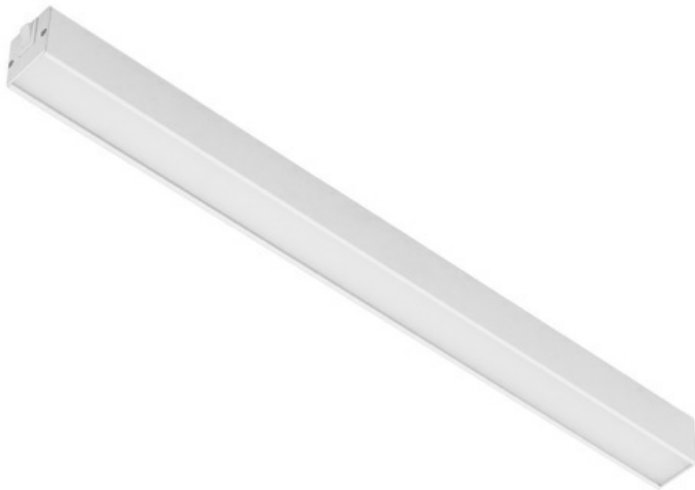

Tiny surfaced/pendant cover fitting

MODUS SBL1500, 600mm, white, prismatic cover, LED 830, 350mA DALI dimable, without switcher

Code: SBL1500SKN3/XB/DALI
EAN: 8596099058371

Vlastnosti svítidla

Product category:	Ceiling / wall luminaires	Degree of protection (IP):	IP20
Color housing:	White	Suitable for suspended mounting:	Yes
Material housing:	Aluminium	Suitable for wall mounting:	Yes
Suitable for surface mounting:	Yes	Suitable for ceiling mounting:	Yes
Made in Czech republic:	Yes		

Světelný zdroj

Lamp type:	LED not exchangeable	Effective luminous flux (lm):	1500
System power (W):	15	Luminaire efficacy (lm/W):	100
Color temperature (K):	4000	Color rendering index CRI:	80-89
Rated life time L80/B50 (h):	80000	With lamp:	Yes
Colour of light:	White		
Energy efficiency class of the built-in lamp:	A++, A+, A (LED)		

Optický systém

Optical system:	KN	Light outlet:	Direct
Light sharing:	Symmetric	Material cover:	Plastic, structured
Radiation angle:	Extreme wide beam >80°		

Rozměry

Length (mm):	605	Width (mm):	42
Height/depth (mm):	45	Built-in length (mm):	490
Size version:	S	Weight (kg):	1