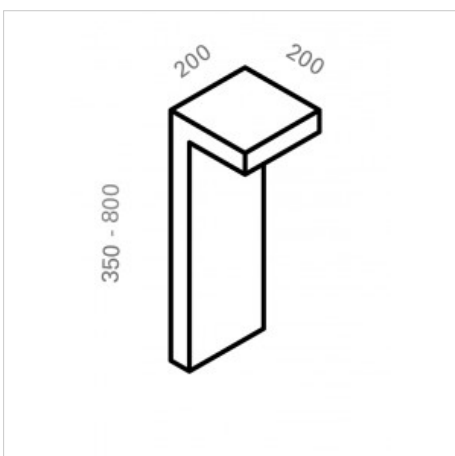

ICEMENTI Ceiling outdoor pastorale

code IC311.827

PRODUCT DESCRIPTION

Floor outdoor direct emission lamp, complete of led 8W, color rendering index CRI >80. Body in CementoLight, hand-crafted finishing.

PRODUCT FEATURES

Mounting method	floor
Wattage	8W
Color temperature	2700K
Color rendering index	>80
Optics	150x30°
Source luminous flux	1050 lm
Luminous flux	747 lm
Fitting efficiency	93 lm/W
Ballast	included
Protocol	On/Off
Energy efficiency class	A++
Weight	11 Kg
Dimension	200x200 H 800 mm
Protection degree	IP65
Adjustable	No
Drive-over	No
Walk-over	No
Circular shape	No
Oval shape	No
Soft-rotate & slide mechanism	No
Square shape	No
Exagonal shape	No
Rectangular shape	No

All the dimensions are detailed in millimeters: if not different stated

Luminous flux and connected electrical load are subject to an initial tolerance of +/- 10%. Unless stated otherwise, these values apply to an ambient temperature of 25°C.