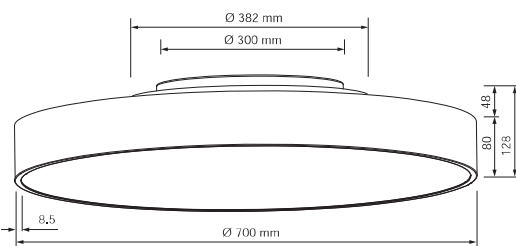

Information

- high lumen package with homogeneous light distribution
- beautiful design
- DALI dimmable & push dimming
- UGR < 22
- available as an option with emergency light insert

3000K 160-005-70 white ~RAL 9016 UGR<22

4000K 160-005-40 white ~RAL 9016 UGR<22