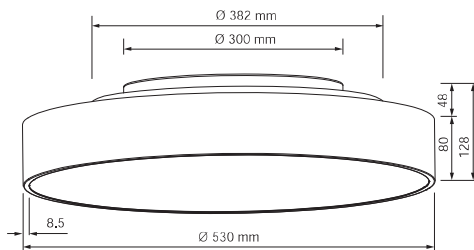

Delight LED ceiling light 28W

230V 700mA	28W	3000K 4000K	2800lm 3100lm	50'000h L70	
inkl. 		CRI 80	IP20 110°		

Suitable for DC

beautiful aluminum frame
EVERLIGHT

Information

- high lumen package with homogeneous light distribution
- beautiful design
- DALI dimmable & push dimming
- UGR < 22
- available as an option with emergency light insert