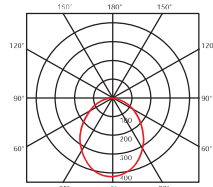

Information

- high lumen package with homogeneous light distribution
- beautiful design
- DALI dimmable & push dimming
- UGR < 22
- available as an option with emergency light insert

3000K 160-005-70 white ~RAL 9016 UGR<22

4000K 160-005-40 white ~RAL 9016 UGR<22