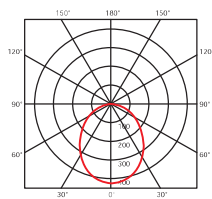

Delight LED ceiling light 28W

230V 700mA	28W	3000K 4000K	2800lm 3100lm	50'000h L70	
inkl. 		CRI 80	IP20 110°		

Suitable for DC

beautiful aluminum frame
EVERLIGHT

Information

- high lumen package with homogeneous light distribution
- beautiful design
- DALI dimmable & push dimming
- UGR < 22
- available as an option with emergency light insert