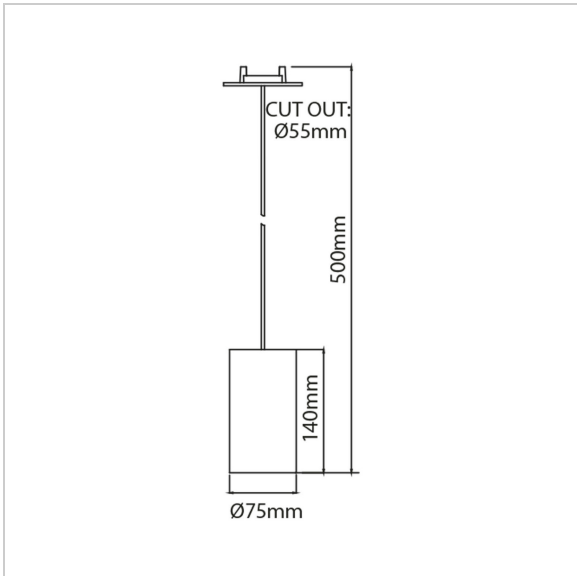

© 2019 Karizma Luce BV. All rights reserved. Please visit karizmaluce.com for more information.