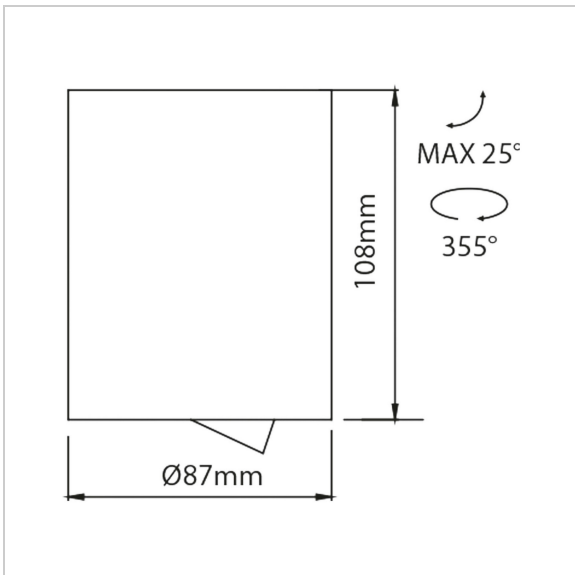

© 2019 Karizma Luce BV. All rights reserved. Please visit karizmaluce.com for more information.