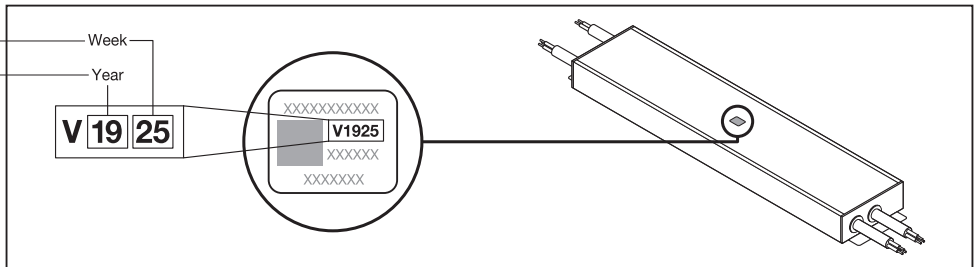

# OPTOTRONIC® LED Power Supply

OTi DALI 210/220-240/24 1-4CH P

picture only for reference, valid print on product<sup>7)</sup>

	B10	B16	B25	C10	C16	C25
	7x	11x	17x	7x	11x	17x
<b>nx</b>	7x	11x	17x	7x	11x	17x