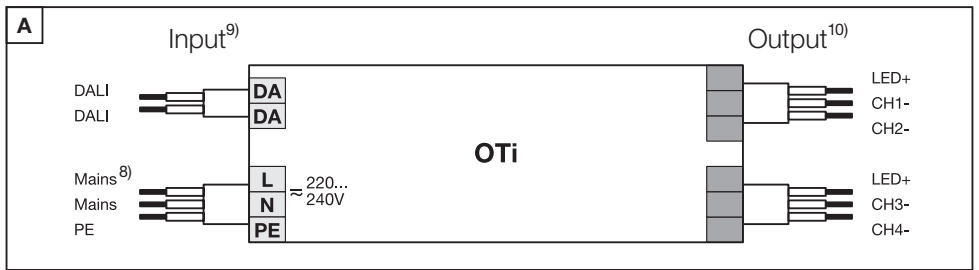

# OPTOTRONIC® LED Power Supply

OTi DALI 210/220-240/24 1-4CH P

picture only for reference, valid print on product<sup>7)</sup>

	B10	B16	B25	C10	C16	C25
	7x	11x	17x	7x	11x	17x
<b>nx</b>	7x	11x	17x	7x	11x	17x