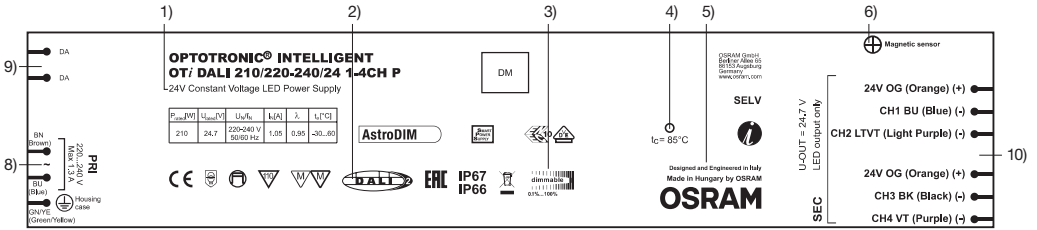

# OPTOTRONIC® LED Power Supply

OTi DALI 210/220-240/24 1-4CH P

picture only for reference, valid print on product<sup>7)</sup>

	B10	B16	B25	C10	C16	C25
	7x	11x	17x	7x	11x	17x
<b>nx</b>	7x	11x	17x	7x	11x	17x