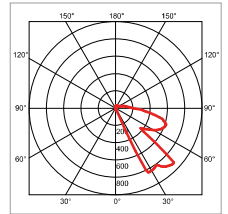

### Informations

- beautiful luminous effect
- luminaire made of aluminium, brushed
- cut-out for use without installation housing: 65 x 65 mm

2.5 W  
 150 lm  
 3000 K  
 CRI 90  
 35'000h L70  
 700 mA