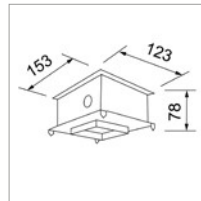

Concrete housing

Version

Article No.

HT-508-329