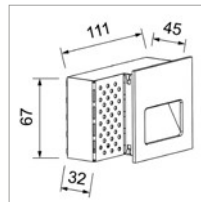

Version

Article No.

9321-005-98

Installation housing

for plaster and brick walls

Version

Article No.

9321-006-99