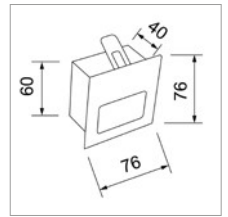

### Informations

- beautiful luminous effect
- luminaire made of aluminium, brushed
- cut-out for use without installation housing: 65 x 65 mm

2.5 W  
 150 lm  
 3000 K  
 CRI 90  
 35'000h L70  
 700 mA